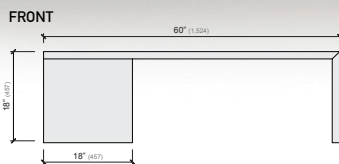

Handmade with solid European Beech wood, this piece showcases the natural variations in wood: slight color differences from slat to slat should be expected.

Built-in storage compartments
 Limited edition
 Handpainted and individually numbered

FIGURES IN () REFER TO MM