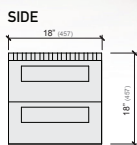

Handmade with solid European Beech wood, this piece showcases the natural variations in wood: slight color differences from slat to slat should be expected.

Built-in storage compartments
 Limited edition
 Handpainted and individually numbered

FIGURES IN () REFER TO MM