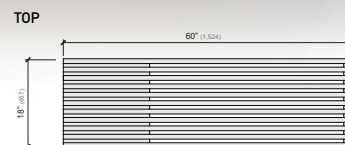

Handmade with solid European Beech wood, this piece showcases the natural variations in wood: slight color differences from slat to slat should be expected.

Built-in storage compartments
 Limited edition
 Handpainted and individually numbered

FIGURES IN () REFER TO MM