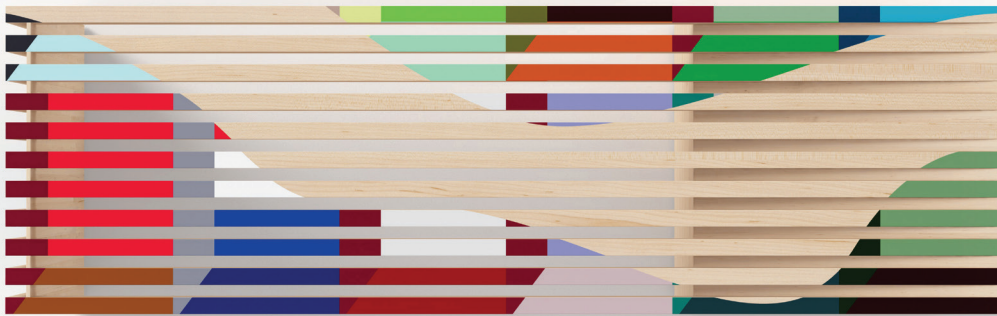

Handmade with solid European Beech wood, this piece showcases the natural variations in wood: slight color differences from slat to slat should be expected.

Built-in storage compartments
 Limited edition
 Handpainted and individually numbered